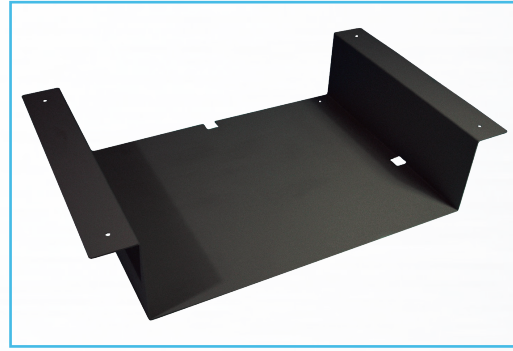

Durable Construction

Featuring steel construction (at 6 kg in weight) & steel ball bearing rollers for a prolonged operational life, the hard wearing ECD417 cash drawer is suitable for even the busiest of retail environments.

High Capacity Storage

The insert can accommodate 4 notes and 9 coins. The adjustable and removable note dividers maximise the insert capacity while the 9 coin compartment section is also removable.

Simple Operation

The ECD417 is ideally suited for manual use as it features a push to open, push to close operation, making it easy and simple to access the drawer contents.

Easily Removable Insert

The insert can be removed from the ECD417 cash drawer to make it easy to transport coins and notes to the back office.

INSTALL IT. FORGET IT.

Removable Insert

Under Counter Mounting Bracket

ECD417 Specifications:

Size:	(W x D x H, with feet) 417 x 417 x 112 mm 16.4 x 16.4 x 4.4 inches	Insert:	- 4 note, 9 coin removable insert with adjustable note and coin dividers - Note compartments feature hard wearing note clips - Removable coin section
Construction:	Steel construction (at 6 kg in weight)	Currencies:	Accepts the majority of European currencies (Euro, Sterling and many others)
Cycle life:	Tested to 500,000 cycles	Lock options:	2 function lock: Manual open and deadlocked
Warranty:	One year warranty*	Key options:	Alike lock with 2 keys
Colour:	Black with a textured finish and stainless steel front panel		